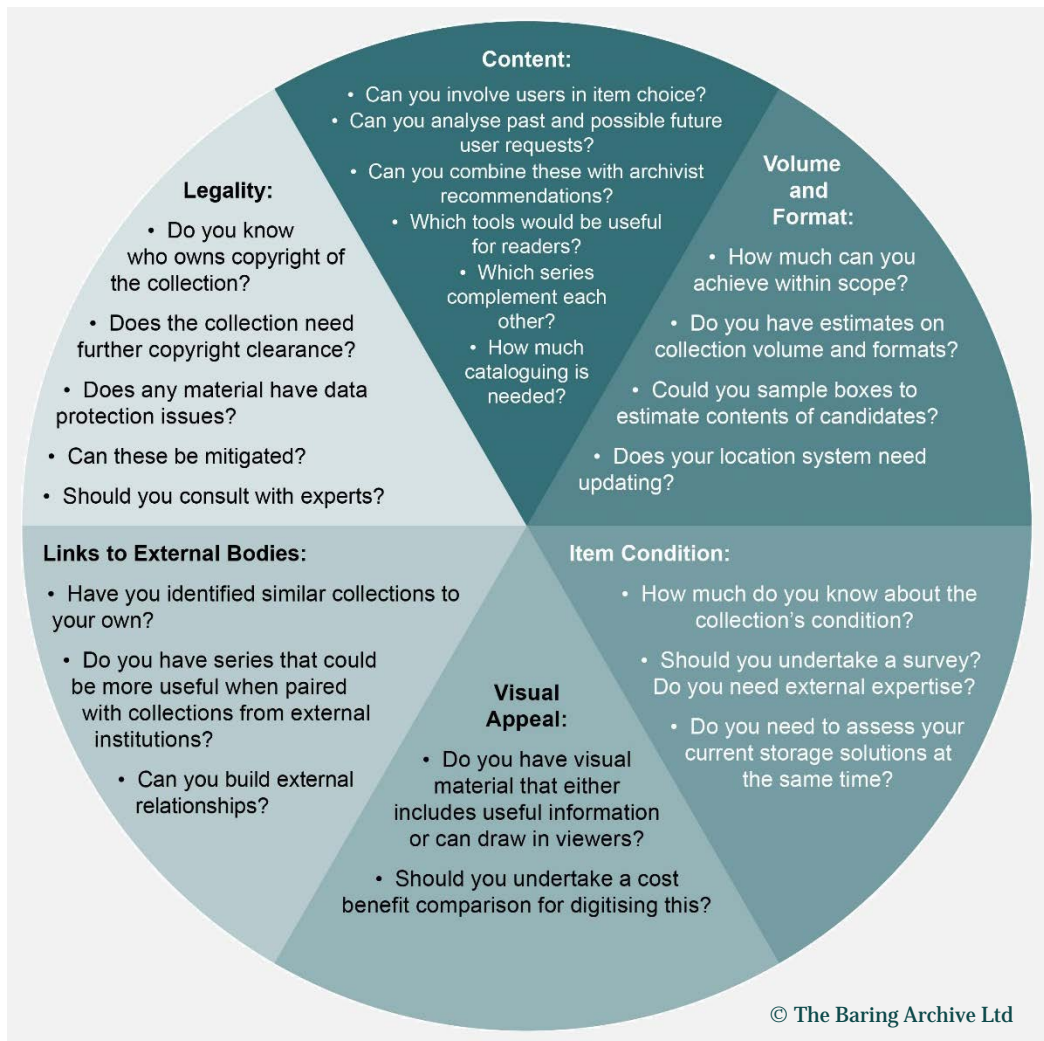

The Baring Archive

Digitisation Selection Model

This model can be used as a starting point to select material for digitisation in archives and heritage institutions.

Get in touch

Charlotte Willett
Digitisation Archivist
charlotte.willett@ing.com